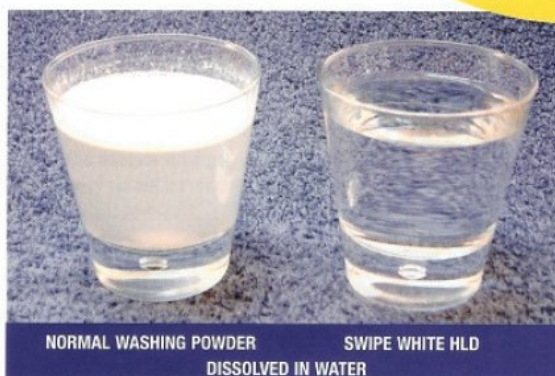

QUALITY PRODUCT

**30 DAY MONEY
BACK GUARANTEE**

household
cleaning
products